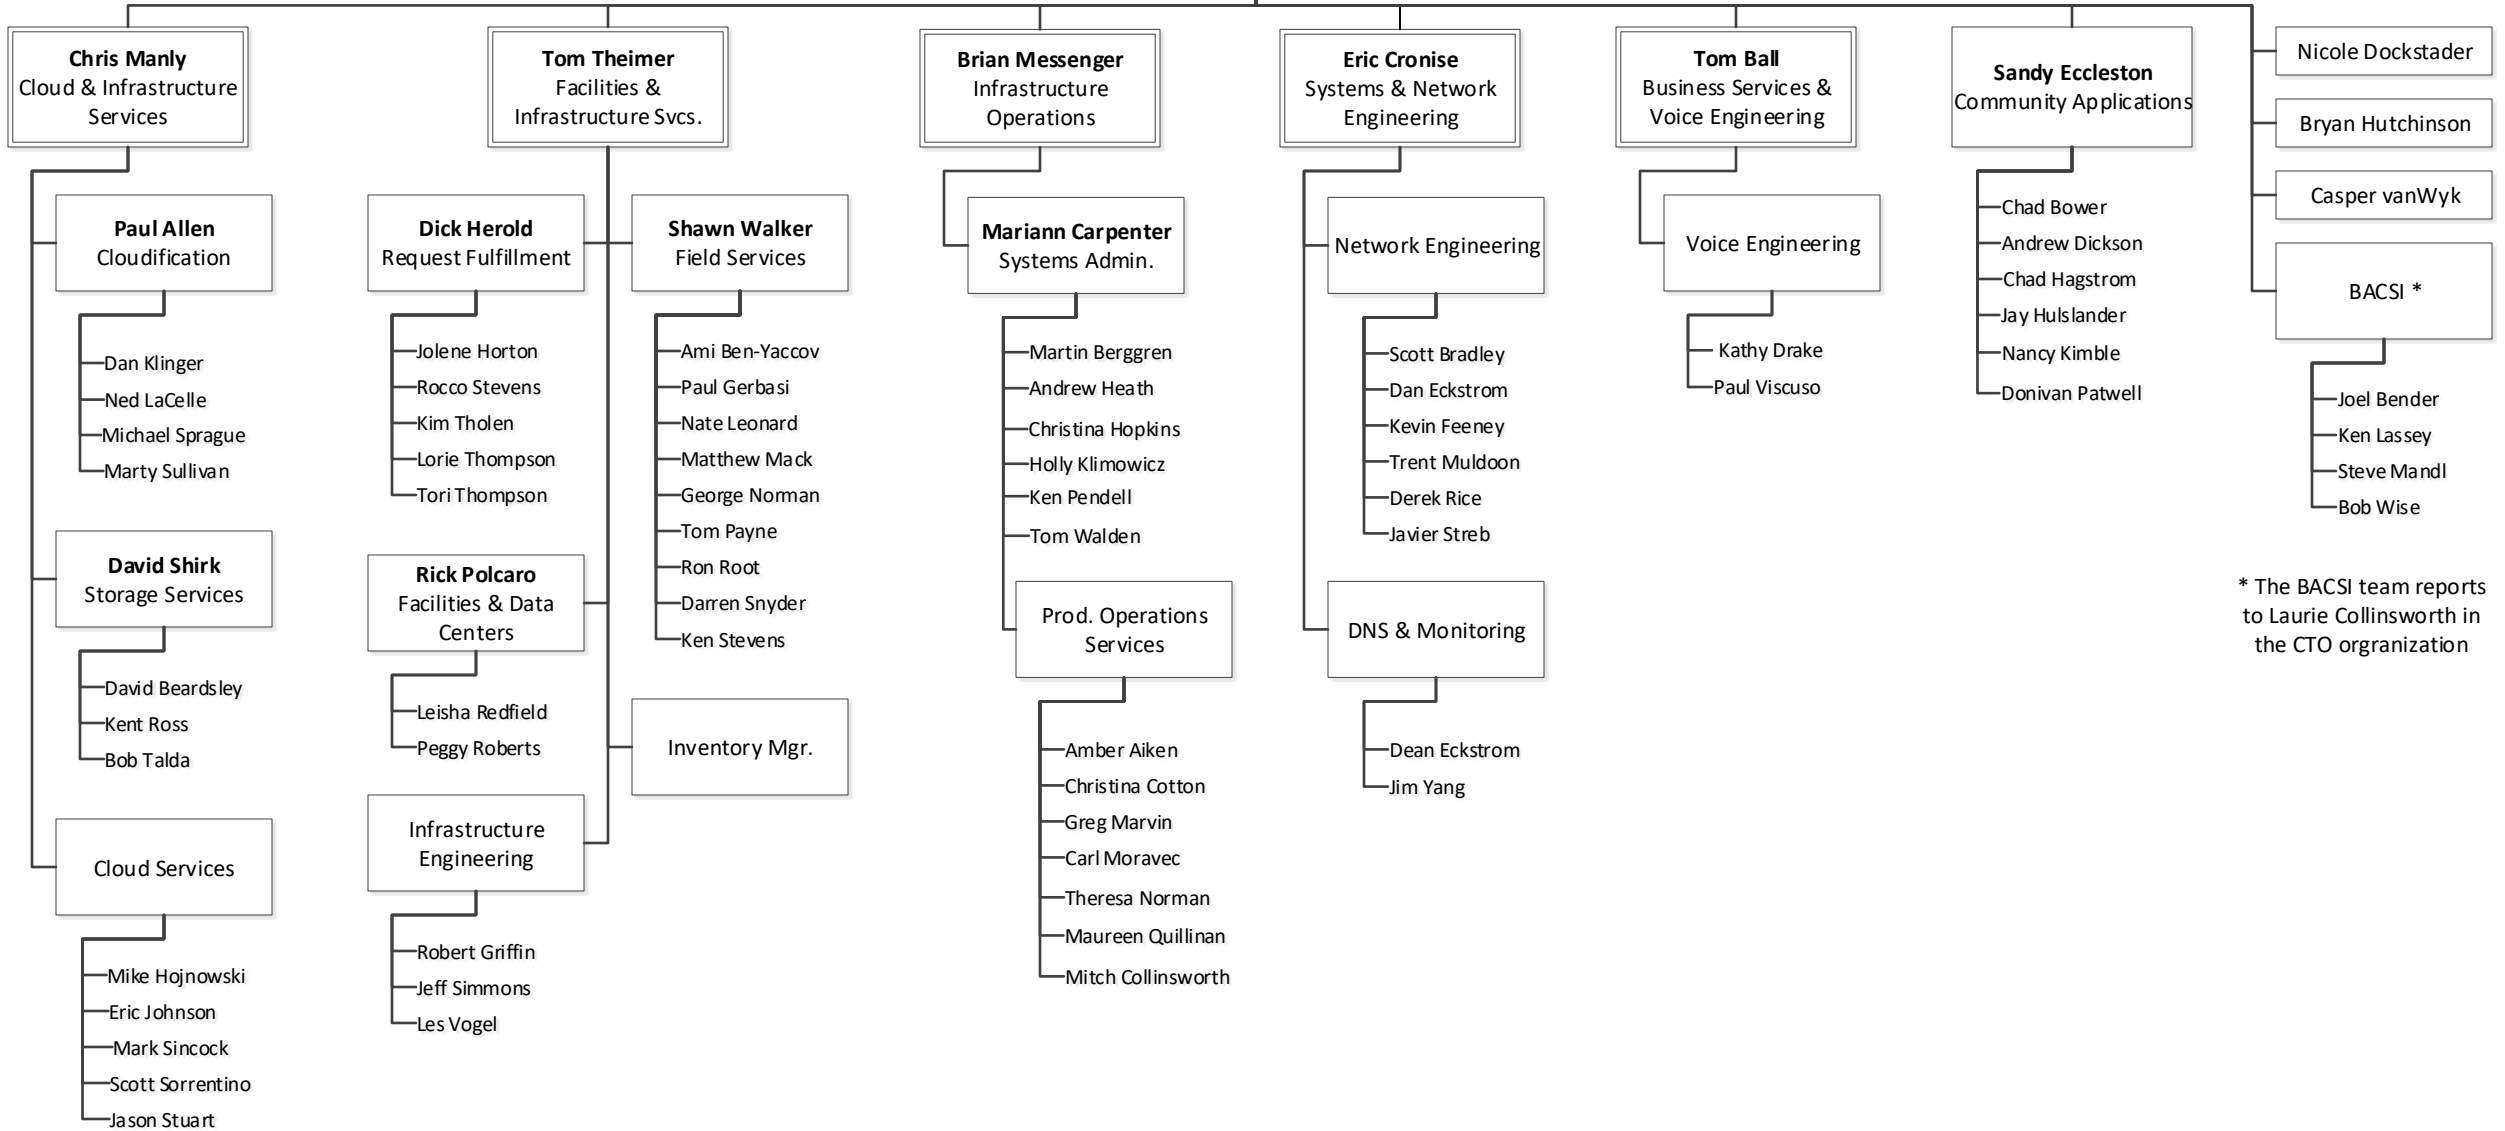

March 2019

Sarah Christen
Infrastructure

Regina Banfield
Administrative
Support

* The BACSI team reports to Laurie Collinsworth in the CTO organization